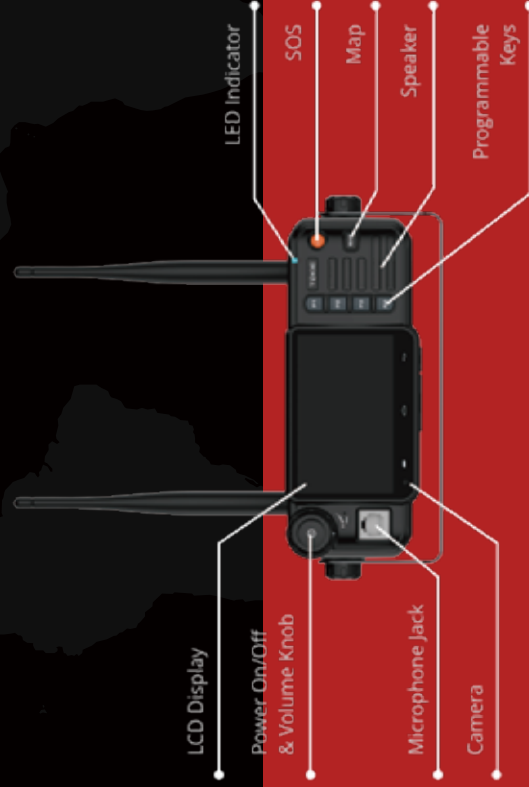

# LTE Mobile Radio

TOKIE not only ensures you the best network access but also protects and future-proofs your communications investment with unmatched network-related benefits.

- Vehicle Mounted Mobile Radio
- Push-to-Talk over 4G LTE
- Front facing camera
- Connect to any IP dashcam
- 4 programmable keys
- Support any Motorola handheld mic or one with standard RJ45 connector

size:211.2 x 74.3 x 78.5 (mm)

# TOKIE

Feature	Description
Operating System	TOKIE customize Android 7.0 Nougat
Hardware Platform	MTK6737M Quad-Core A53 @ 1.1GHz 64bit
Network Type	Support 2G, 3G(WCDMA, TD-SCDMA, C2K), 4G(FDD LTE/TDD LTE)
RAM	1GB RAM + 8GB ROM
Display	TFT 3.97" IPS, 480 x 800
GPS	GPS, AGPS & GLONASS, dual-mode positioning
WiFi	802.11 a/b/g/n, dual-band
Bluetooth	BT4.0 and BT2.1 + EDR
Sensor	Accelerometer, Compass and Gyroscope
USB Interface	Micro USB 2.0
SIM Card	Micro-SIM single card
Ceiling Antenna	For 2G, 3G, 4G, BNC interface
Speaker	36mm $\phi$ 2.0W @ 90dB
Microphone	Sensitivity -42dB
Front Camera	2 million pixels camera
Video Quality	Support 720P video recording
Indicator LED	Single 3-colors LED
Handheld-Mic Interface	RJ45 plug
Working Environment	Temperature -20 °C - 80 °C, humidity 20% - 90%
Weight	530g
Battery Capacity	Not required
Size	211.2mm x 74.3mm x 78.5mm

## BT Button

Push to talk button that can be placed at the steering wheel or hang at your wrist. Particularly useful for drivers.

**IRVEES TECHNOLOGY PTE LTD**

3B Hamilton Road, Singapore 209176

[ask@irvees.com](mailto:ask@irvees.com)