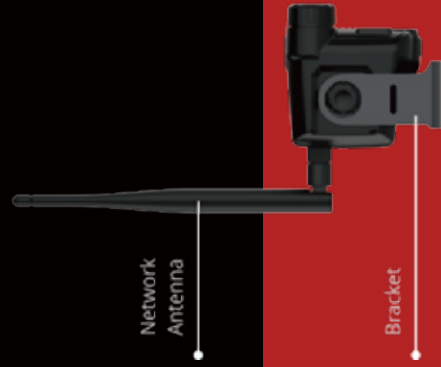

size:211.2 x 74.3 x 78.5 (mm)

TOKIE