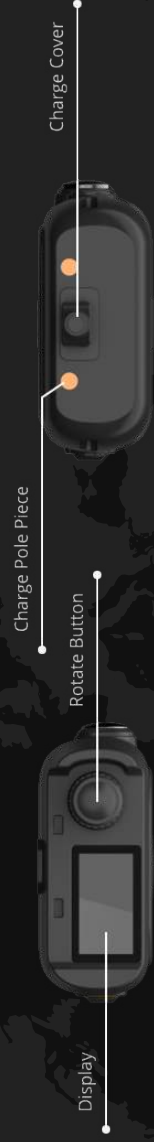

# 4G LTE Two-Way Radio

TOKIE not only ensures you the best network access but also protects and future-proofs your communications investment with unmatched network-related benefits.

- For simplicity and minimal operations
- Push-to-talk over WIFI, 2G, 3G, 4G LTE
- 3,600mAh Large Capacity Battery
- Long standby up to 288 hours
- Ruggedised Design with IP67 Rating
- Support external speaker, earphone, UART, USB 2.0 & OTG

# TOKIE

Feature	Description
Operating System	TOKIE customize Android 5.1 Lollipop
Hardware Platform	MTK6737M Quad-Core A53 @ 1.1-1.3GHz 64bit
Network Type	Support 2G, 3G(WCDMA, TD-SCDMA), 4G(FDD LTE/TDD LTE)
RAM	1GB RAM + 8GB ROM
Display	OLED 0.97", 128 x 64
GPS	GPS, GLONASS & AGPS, dual-mode positioning
WiFi	802.11 a/b/g/n, dual-band
Bluetooth	BT4.0 and BT2.1 + EDR
Sensor	G-Sensor
USB Interface	Micro USB 2.0, support OTG
SIM Card	Micro-SIM single card
Encoding / Decoding Capabilities	Not Available
Speaker	36mm $\phi$ 2.0W @ 90dB
Microphone	Sensitivity -42dB
Rear Camera	Not Available
Front Camera	Not Available
Video Quality	Not Available
Indicator LED	Single 3-colors LED
M6	Support External Speaker, Mic, Earphone, UART
Working Environment	Temperature -20 °C - 60 °C, humidity 20% - 90%
Degree of Protection	IP67, water & dust resistance, anti-drop 1.5 meters
Weight	182g, with battery
Battery Capacity	3,600mAh, replaceable
Duty Cycle Time	About 12 hours (5-5-90)
Size	117mm x 60mm x 29.2mm