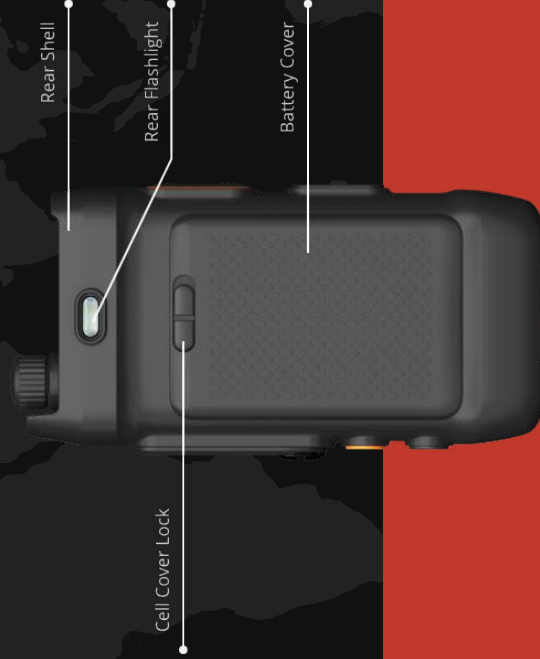

# 4G LTE Two-Way Radio

TOKIE not only ensures you the best network access but also protects and future-proofs your communications investment with unmatched network-related benefits.

- For simplicity and minimal operations
- Push-to-talk over WIFI, 2G, 3G, 4G LTE
- 3,600mAh Large Capacity Battery
- Long standby up to 288 hours
- Ruggedised Design with IP67 Rating
- Support external speaker, earphone, UART, USB 2.0 & OTG

IP67

size:117 x 60 x 29.2 (mm)

# TOKIE

Feature	Description
Operating System	TOKIE customize Android 5.1 Lollipop
Hardware Platform	MTK6737M Quad-Core A53 @ 1.1-1.3GHz 64bit
Network Type	Support 2G, 3G(WCDMA, TD-SCDMA), 4G(FDD LTE/TDD LTE)
RAM	1GB RAM + 8GB ROM
Display	OLED 0.97", 128 x 64
GPS	GPS, GLONASS & AGPS, dual-mode positioning
WiFi	802.11 a/b/g/n, dual-band
Bluetooth	BT4.0 and BT2.1 + EDR
Sensor	G-Sensor
USB Interface	Micro USB 2.0, support OTG
SIM Card	Micro-SIM single card
Encoding / Decoding Capabilities	Not Available
Speaker	36mm $\phi$ 2.0W @ 90dB
Microphone	Sensitivity -42dB
Rear Camera	Not Available
Front Camera	Not Available
Video Quality	Not Available
Indicator LED	Single 3-colors LED
M6	Support External Speaker, Mic, Earphone, UART
Working Environment	Temperature -20 °C - 60 °C, humidity 20% - 90%
Degree of Protection	IP67, water & dust resistance, anti-drop 1.5 meters
Weight	182g, with battery
Battery Capacity	3,600mAh, replaceable
Duty Cycle Time	About 12 hours (5-5-90)
Size	117mm x 60mm x 29.2mm