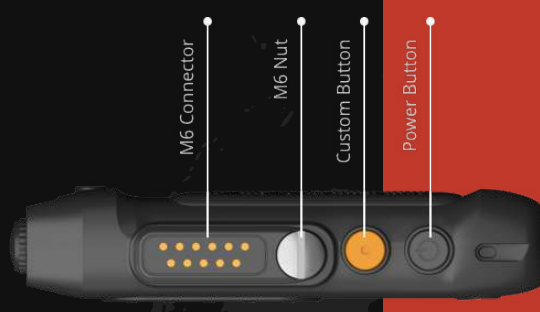

# 4G LTE Two-Way Radio

TOKIE not only ensures you the best network access but also protects and future-proofs your communications investment with unmatched network-related benefits.

- For simplicity and minimal operations
- Push-to-talk over WIFI, 2G, 3G, 4G LTE
- 3,600mAh Large Capacity Battery
- Long standby up to 288 hours
- Ruggedised Design with IP67 Rating
- Support external speaker, earphone, UART, USB 2.0 & OTG

# TOKIE

Feature	Description
Operating System	TOKIE customize Android 5.1 Lollipop
Hardware Platform	MTK6737M Quad-Core A53 @ 1.1-1.3GHz 64bit
Network Type	Support 2G, 3G(WCDMA, TD-SCDMA), 4G(FDD LTE/TDD LTE)
RAM	1GB RAM + 8GB ROM
Display	OLED 0.97", 128 x 64
GPS	GPS, GLONASS & AGPS, dual-mode positioning
WiFi	802.11 a/b/g/n, dual-band
Bluetooth	BT4.0 and BT2.1 + EDR
Sensor	G-Sensor
USB Interface	Micro USB 2.0, support OTG
SIM Card	Micro-SIM single card
Encoding / Decoding Capabilities	Not Available
Speaker	36mm $\phi$ 2.0W @ 90dB
Microphone	Sensitivity -42dB
Rear Camera	Not Available
Front Camera	Not Available
Video Quality	Not Available
Indicator LED	Single 3-colors LED
M6	Support External Speaker, Mic, Earphone, UART
Working Environment	Temperature -20 °C - 60 °C, humidity 20% - 90%
Degree of Protection	IP67, water & dust resistance, anti-drop 1.5 meters
Weight	182g, with battery
Battery Capacity	3,600mAh, replaceable
Duty Cycle Time	About 12 hours (5-5-90)
Size	117mm x 60mm x 29.2mm

### PTT Button

Useful for drivers as it can stick to the steering wheel or hang from your wrist. Paired over BLE without the need to change the battery frequently.