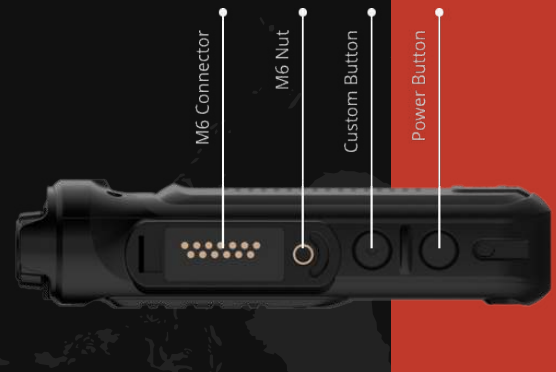

4G LTE Two-Way Radio

TOKIE not only ensures you the best network access but also protects and future-proofs your communications investment with unmatched network-related benefits.

- For simplicity and minimal operations
- Push-to-talk over WIFI, 2G, 3G, 4G LTE
- 3,600mAh Large Capacity Battery
- Long standby up to 288 hours
- Ruggedised Design with IP67 Rating
- Support external speaker, earphone, UART, USB 2.0 & OTG

IP67

size: 117 x 60 x 29.2 (mm)

TOKIE

Feature	Description
Operating System	TOKIE customize Android 5.1 Lollipop
Hardware Platform	MTK6737M Quad-Core A53 @ 1.1-1.3GHz 64bit
Network Type	Support 2G, 3G(WCDMA, TD-SCDMA), 4G(FDD LTE/TDD LTE)
RAM	1GB RAM + 8GB ROM
Display	OLED 0.97", 128 x 64
GPS	GPS, GLONASS & AGPS, dual-mode positioning
WiFi	802.11 a/b/g/n, dual-band
Bluetooth	BT4.0 and BT2.1 + EDR
Sensor	G-Sensor
USB Interface	Micro USB 2.0, support OTG
SIM Card	Micro-SIM single card
Encoding / Decoding Capabilities	Not Available
Speaker	36mm ϕ 2.0W @ 90dB
Microphone	Sensitivity -42dB
Rear Camera	Not Available
Front Camera	Not Available
Video Quality	Not Available
Indicator LED	Single 3-colors LED
M6	Support External Speaker, Mic, Earphone, UART
Working Environment	Temperature -20 °C - 60 °C, humidity 20% - 90%
Degree of Protection	IP67, water & dust resistance, anti-drop 1.5 meters
Weight	182g, with battery
Battery Capacity	3,600mAh, replaceable
Duty Cycle Time	About 12 hours (5-5-90)
Size	117mm x 60mm x 29.2mm

ACCESSORIES

Handheld Mic

The handheld speaker and microphone enable you to attach anywhere within your reach.

PTT Button

Useful for drivers as it can stick to the steering wheel or hang from your wrist. Paired over BLE without the need to change the battery frequently.